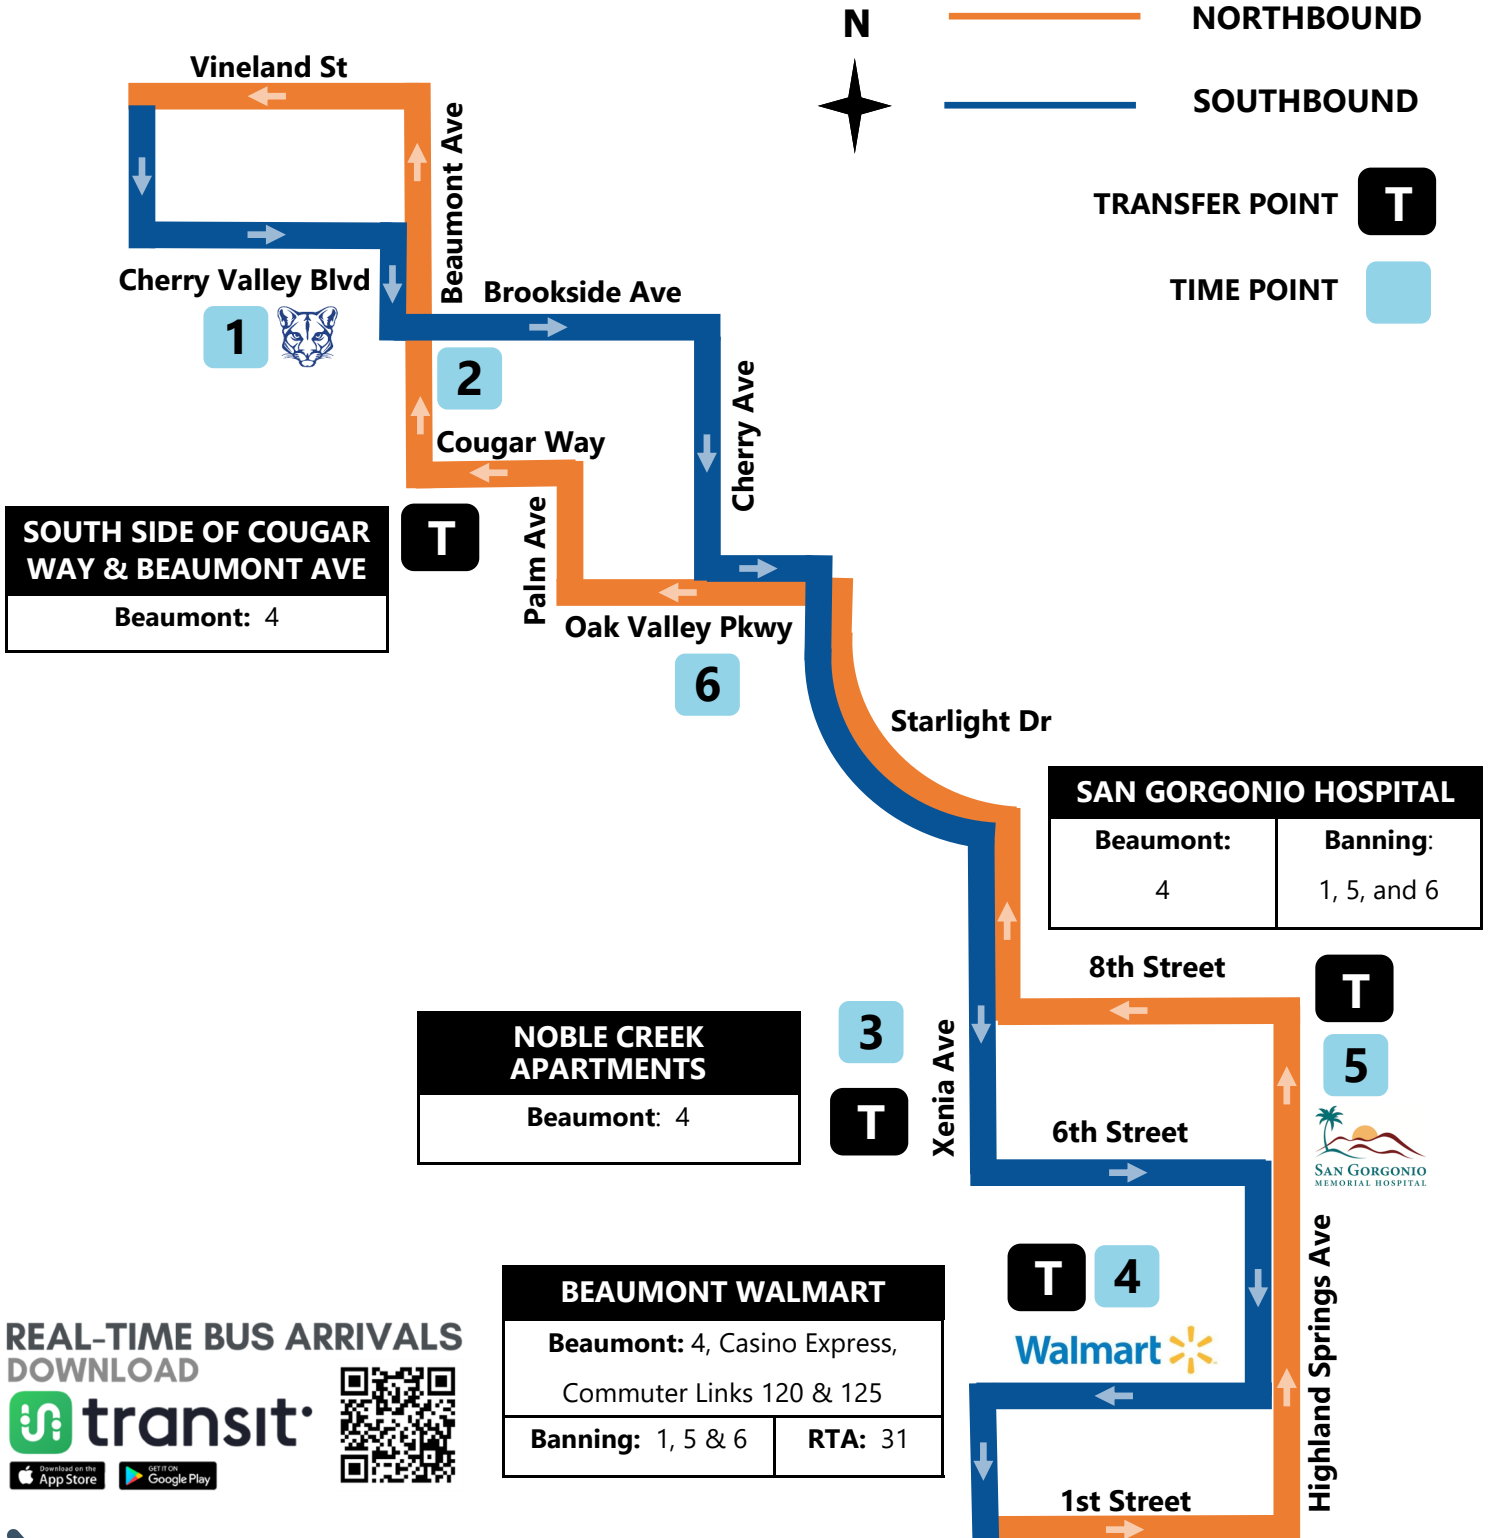

3

Beaumont | Cherry Valley

WEEKDAY SERVICE | *No Service on Holidays*

REAL-TIME BUS ARRIVALS
 DOWNLOAD

Routing and timetables subject to change.

3

ROUTE 3

Beaumont | Cherry Valley

WEEKDAY SERVICE | *No Service on Holidays*

Beaumont High School	Brookside Ave & Beaumont Ave	Xenia Ave Noble Creek Apts	Walmart	Hospital	Chatigny Recreation Center	Beaumont High School
1	2	3	4	5	6	1
---	6:15	6:25	6:32	6:52	7:02	7:12
7:12	7:15	7:25	7:32	7:52	8:02	8:12
8:12	8:15	8:25	8:32	8:52	9:02	9:12
9:12	9:15	9:25	9:32	9:52	10:02	10:12
10:12	10:15	10:25	10:32	10:52	11:02	11:12
11:12	11:15	11:25	11:32	11:42	11:52	12:02
12:02	12:05	12:15	12:22	12:37	12:47	12:57
12:57	1:00	1:10	1:17	1:37	1:47	1:57
1:57	2:00	2:10	2:17	2:37	2:47	2:57
2:57	3:00	3:10	3:17	3:32	3:42	3:52
3:52	3:55	4:05	4:12	4:32	4:42	4:52