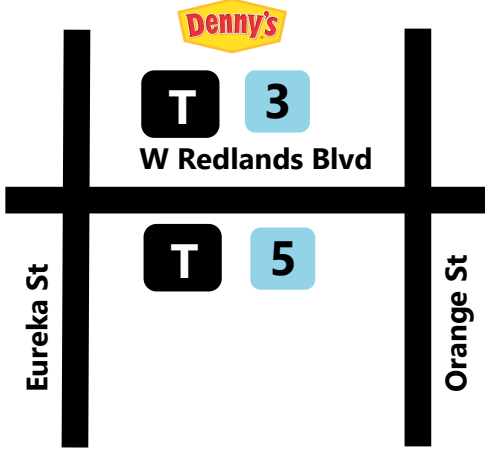

## Beaumont | Redlands | Loma Linda VA

**WEEKDAY SERVICE** | *No Service on Holidays*

TRANSFER POINT **T**

TIME POINT 

LOMA LINDA VETERANS AFFAIRS HOSPITAL	
OmniTrans: 2 & SBX	RTA: 14

REDLANDS TRANSIT CENTER	
OmniTrans: 8, 15 & 19	
Metrolink: Arrow	

BEAUMONT CIVIC CENTER	
Beaumont: 4 & Commuter 120	

Drop Off Only

BEAUMONT WALMART	
Beaumont: 3, 4, Casino Express & Commuter 120	
Banning: 1, 5 & 6	RTA: 31